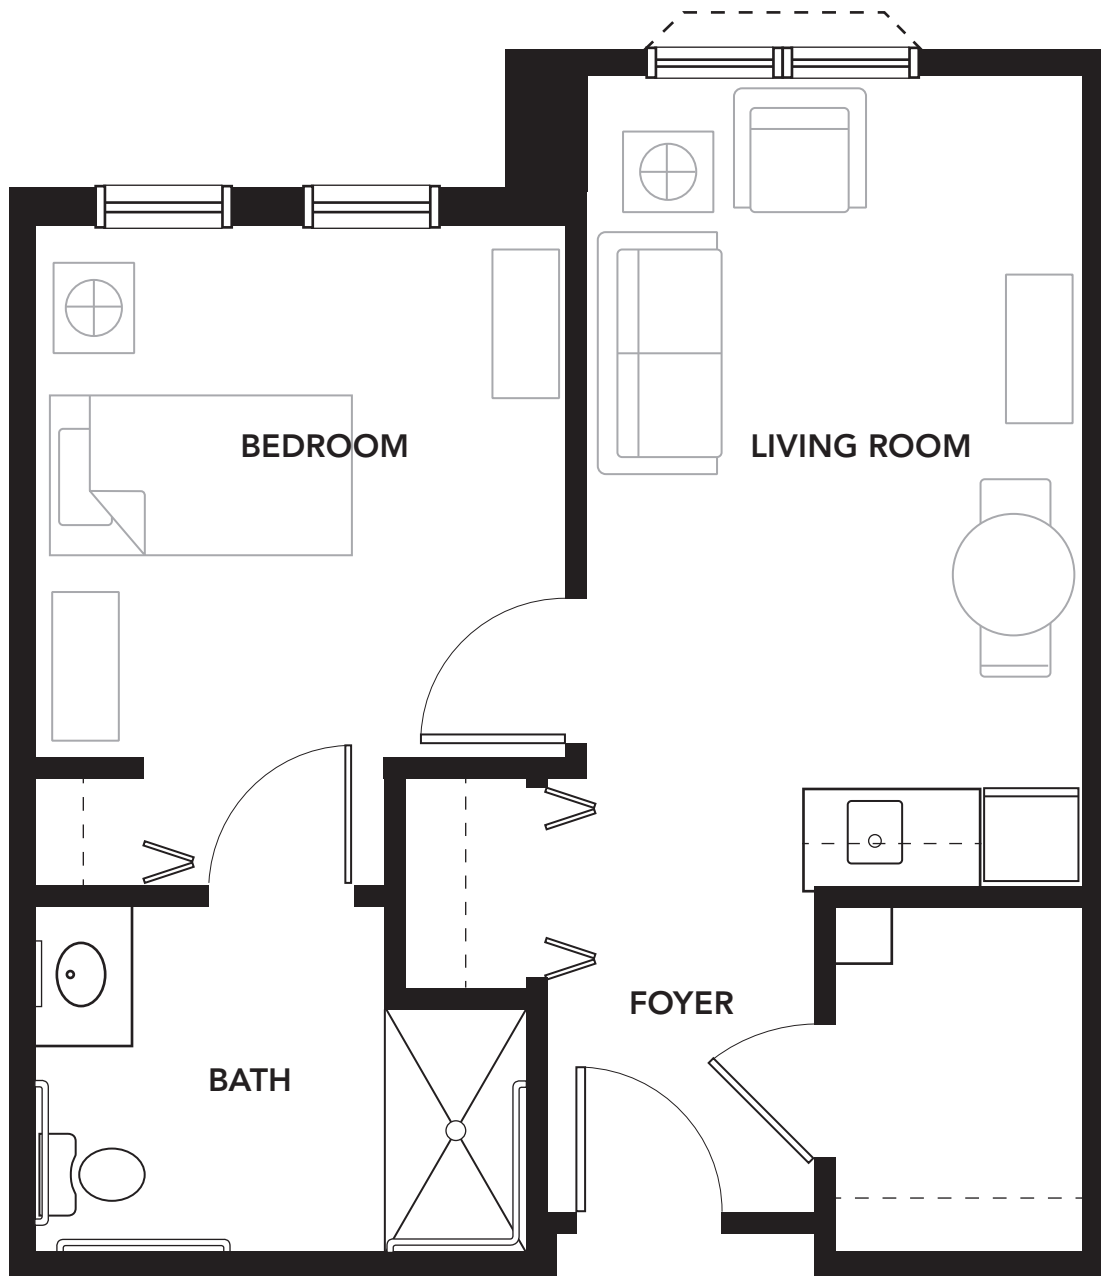

**WRIGHT RESIDENCE
APARTMENTS**

Studio Style Unit (321 sq. ft.)

WRIGHT RESIDENCE APARTMENTS

One Bedroom Unit (502 sq. ft.)

**WRIGHT RESIDENCE
APARTMENTS**

Couples Unit (536 sq. ft.)