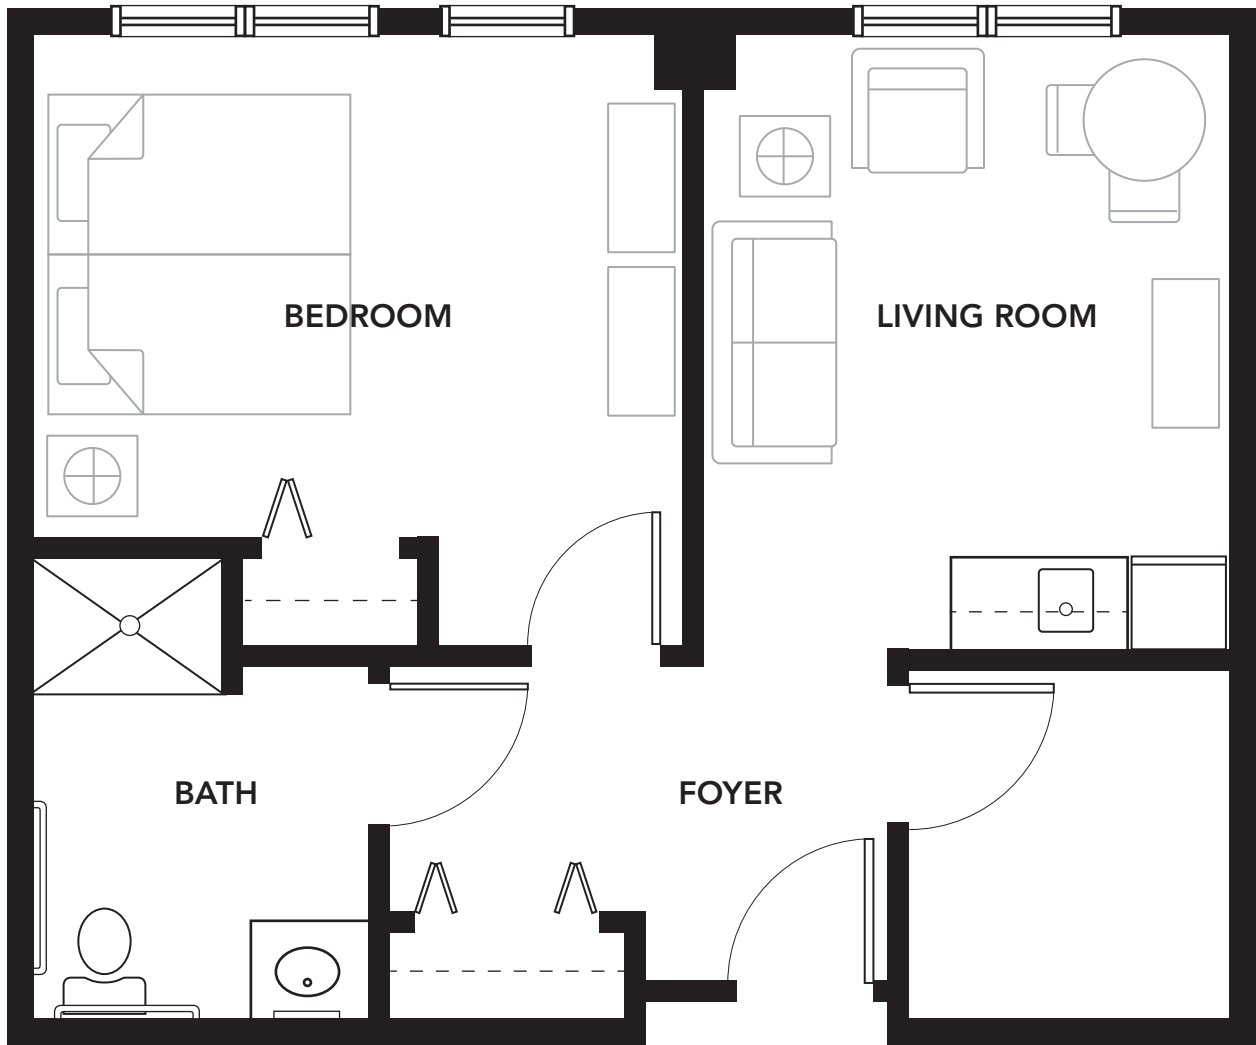

**WRIGHT RESIDENCE
APARTMENTS**

Studio Style Unit (321 sq. ft.)

WRIGHT RESIDENCE APARTMENTS

One Bedroom Unit (502 sq. ft.)

**WRIGHT RESIDENCE
APARTMENTS**

Couples Unit (536 sq. ft.)