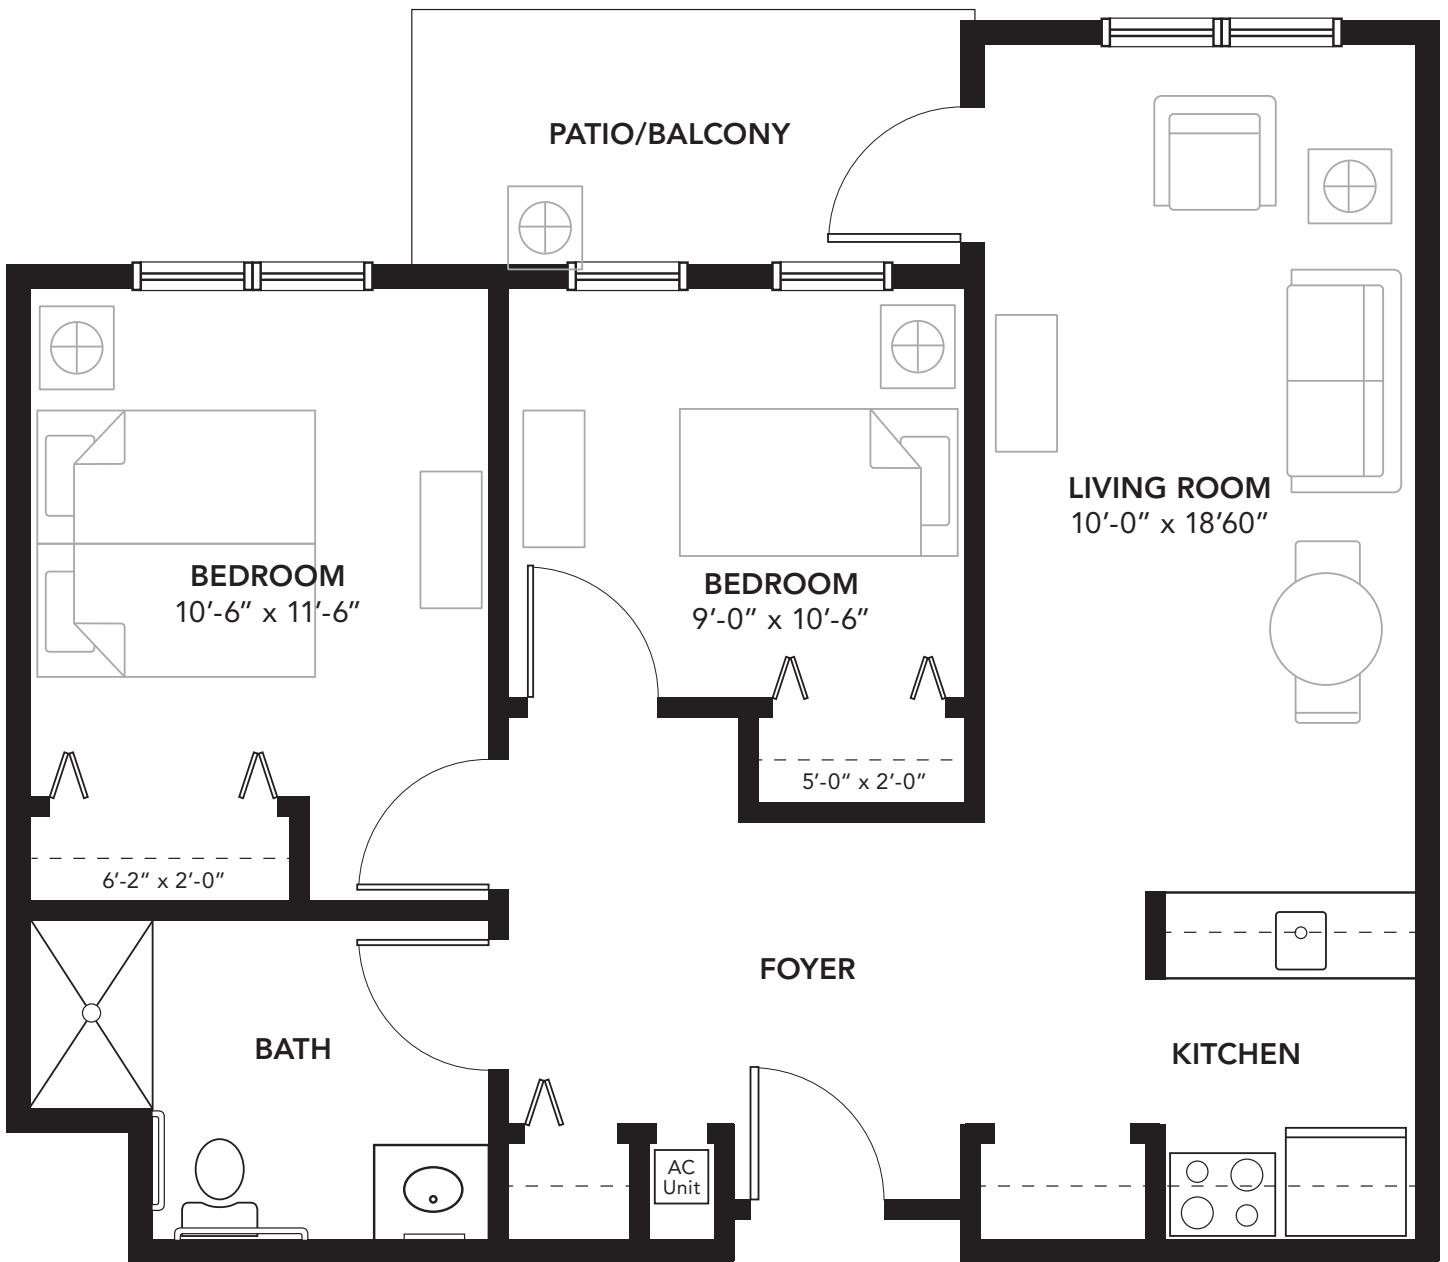

A.N. JOHNSON APARTMENTS

One Bedroom Plan (464 sq. ft.)

A.N. JOHNSON APARTMENTS

Handicapped One Bedroom Plan (361sq. ft.)

A.N. JOHNSON APARTMENTS

Two Bedroom Plan (600 sq. ft.)

A.N. JOHNSON APARTMENTS

Studio Plan (361 sq. ft.)