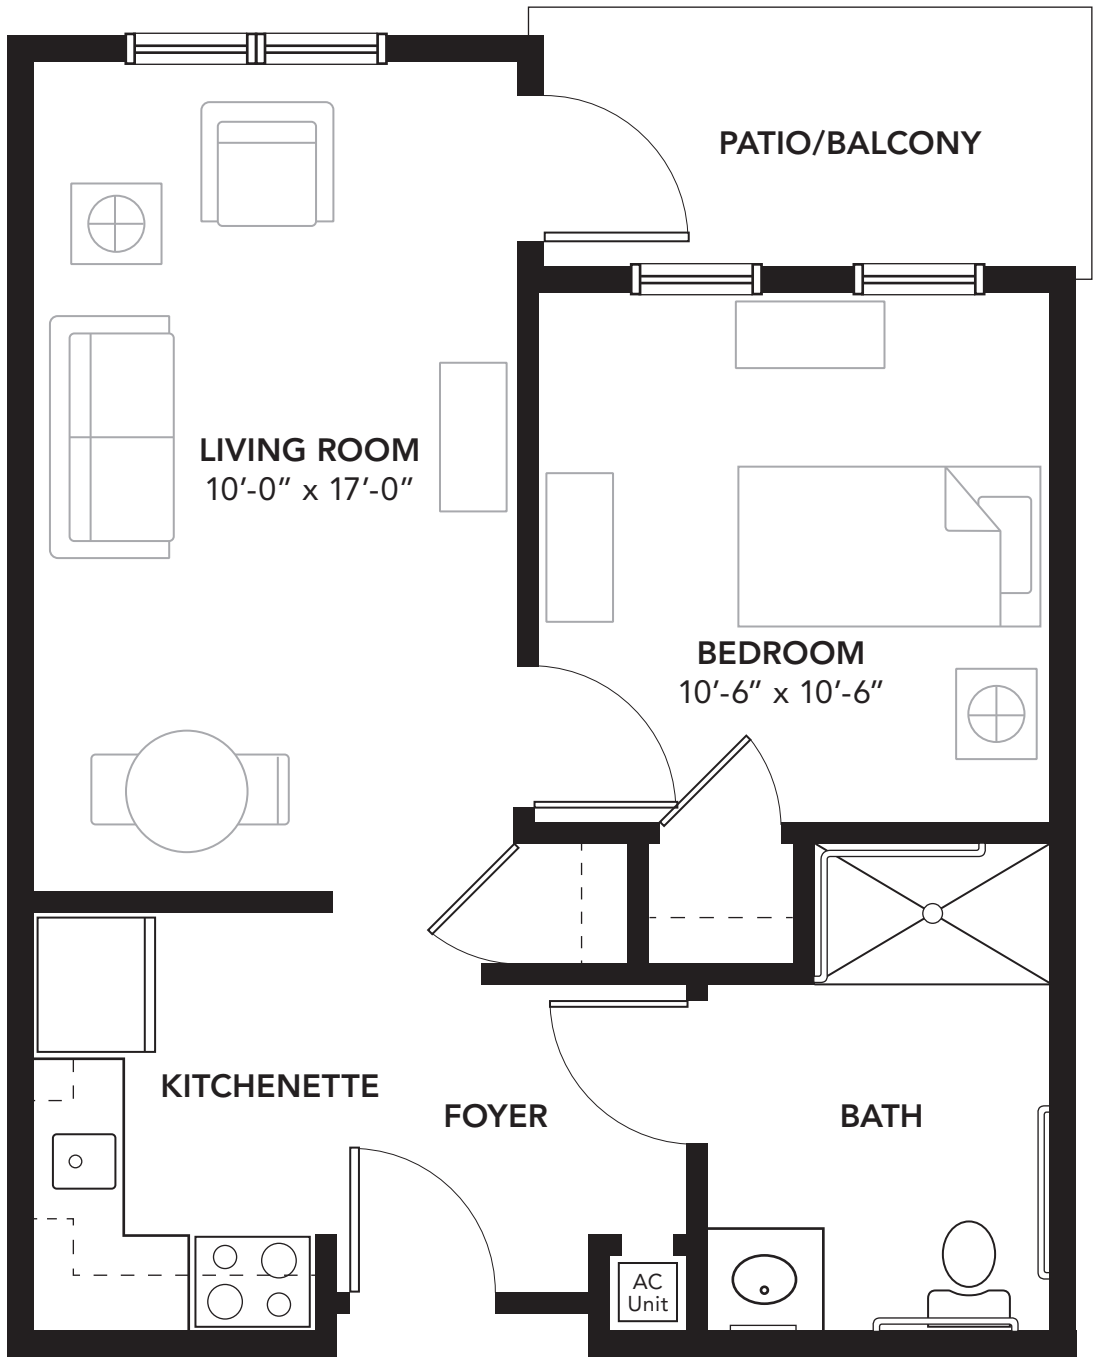

A.N. JOHNSON APARTMENTS

One Bedroom Plan (464 sq. ft.)

A.N. JOHNSON APARTMENTS

Handicapped One Bedroom Plan (361sq. ft.)

A.N. JOHNSON APARTMENTS

Two Bedroom Plan (600 sq. ft.)

A.N. JOHNSON APARTMENTS

Studio Plan (361 sq. ft.)