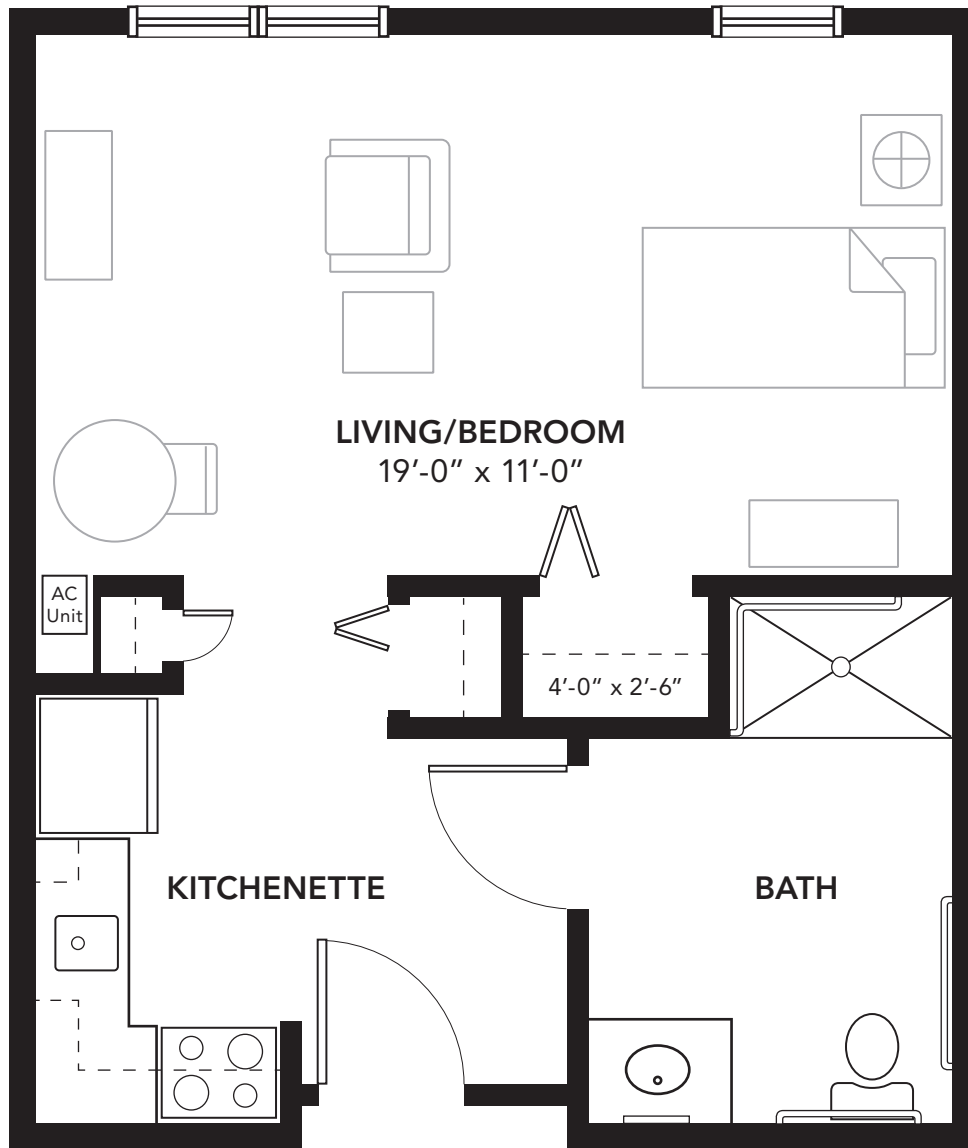

A.N. JOHNSON APARTMENTS

One Bedroom Plan (464 sq. ft.)

A.N. JOHNSON APARTMENTS

Handicapped One Bedroom Plan (361sq. ft.)

A.N. JOHNSON APARTMENTS

Two Bedroom Plan (600 sq. ft.)

A.N. JOHNSON APARTMENTS

Studio Plan (361 sq. ft.)