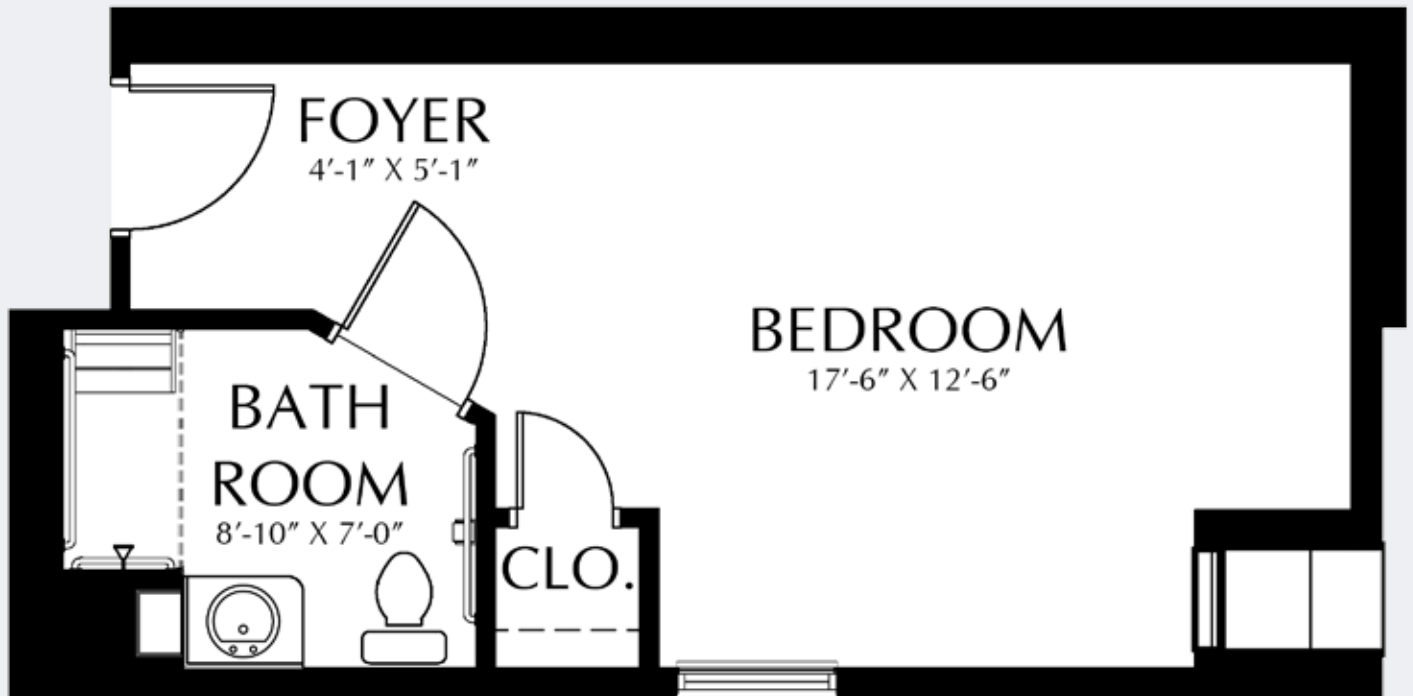

MASONICARE AT
MYSTIC

THE ARGONAUTA
MEMORY CARE

STUDIO H

326 Square Feet

23 Clara Drive   860-543-4529
Mystic, CT 06355   888-502-8859

MASONICARE-MYSTIC.ORG