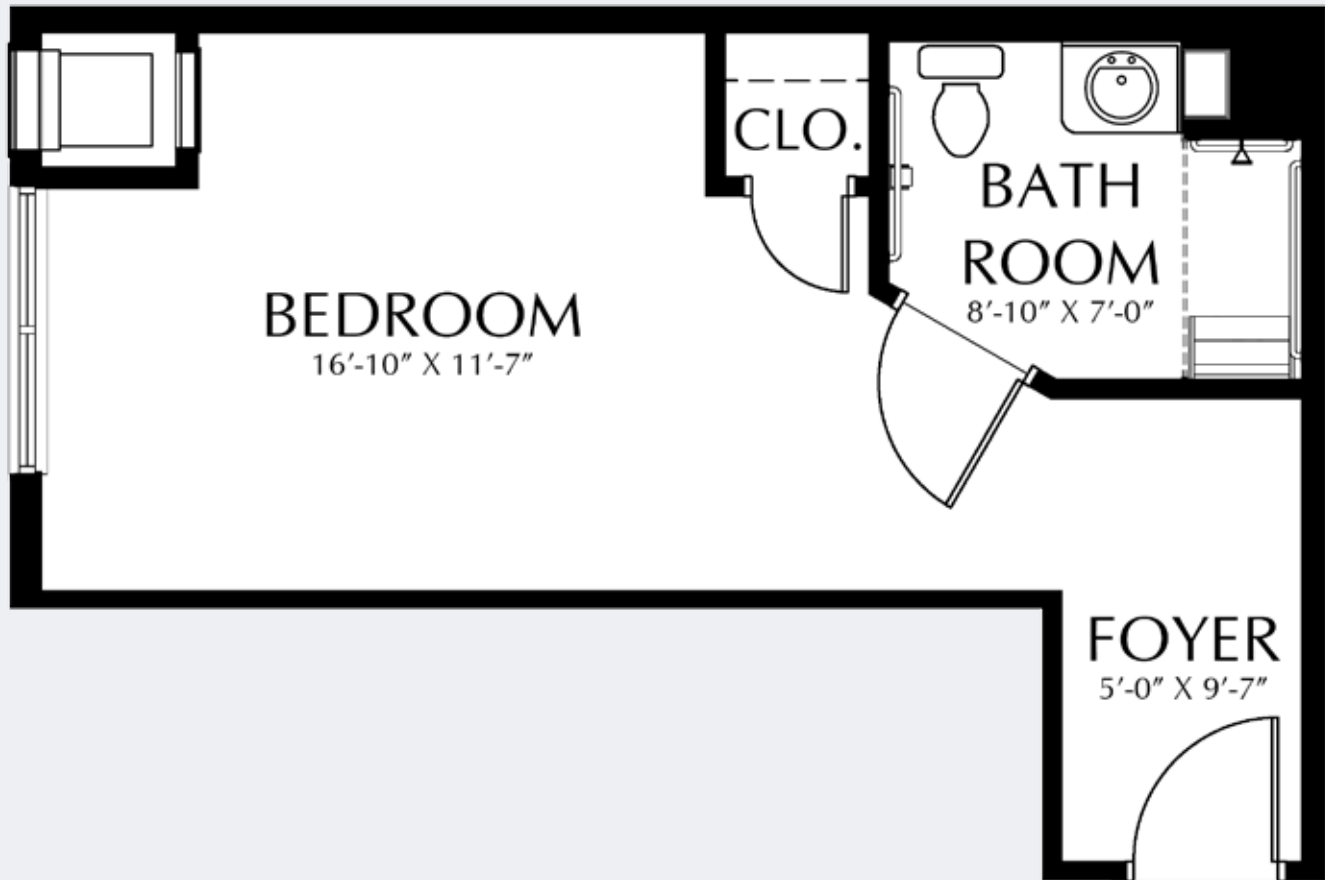

MASONICARE-MYSTIC.ORG

MASONICARE AT
MYSTIC

THE ARGONAUTA
MEMORY CARE

STUDIO N

328 Square Feet

23 Clara Drive 860-543-4529
Mystic, CT 06355 888-502-8859

MASONICARE-MYSTIC.ORG

MASONICARE AT
MYSTIC