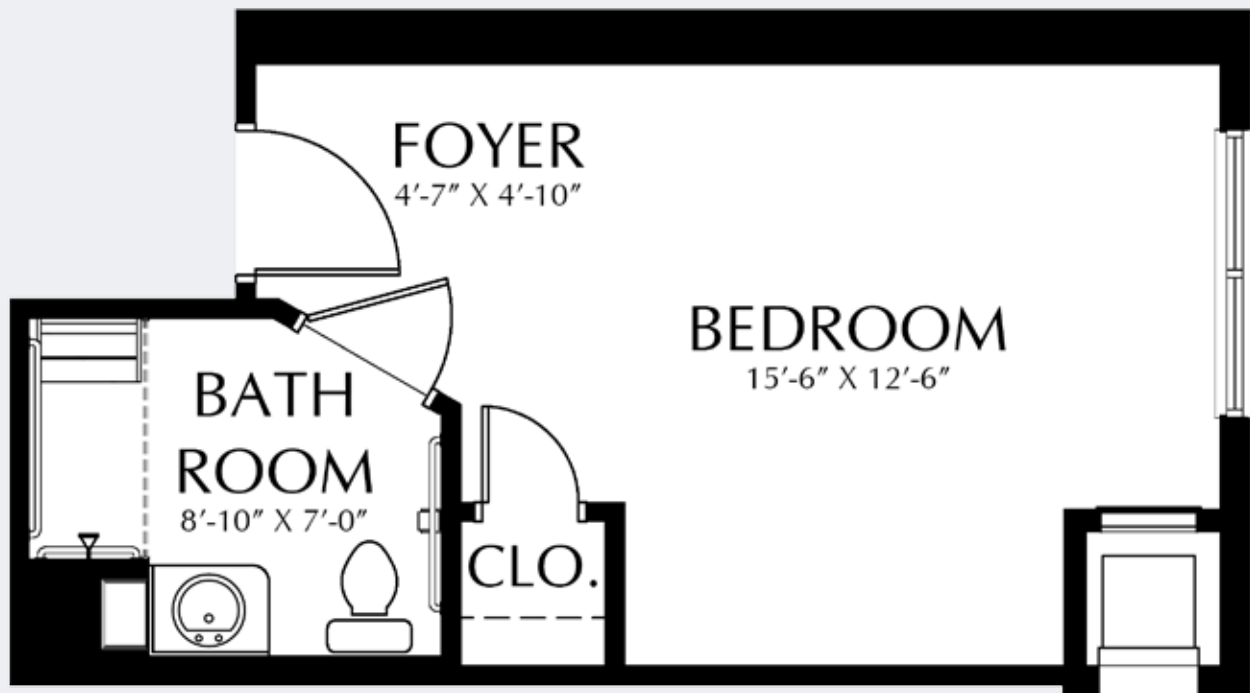

343 Square Feet

23 Clara Drive 860-543-4529
Mystic, CT 06355 888-502-8859

MASONICARE-MYSTIC.ORG

MASONICARE AT
MYSTIC

THE ARGONAUTA
MEMORY CARE

STUDIO M

281 Square Feet

23 Clara Drive 860-543-4529
Mystic, CT 06355 888-502-8859