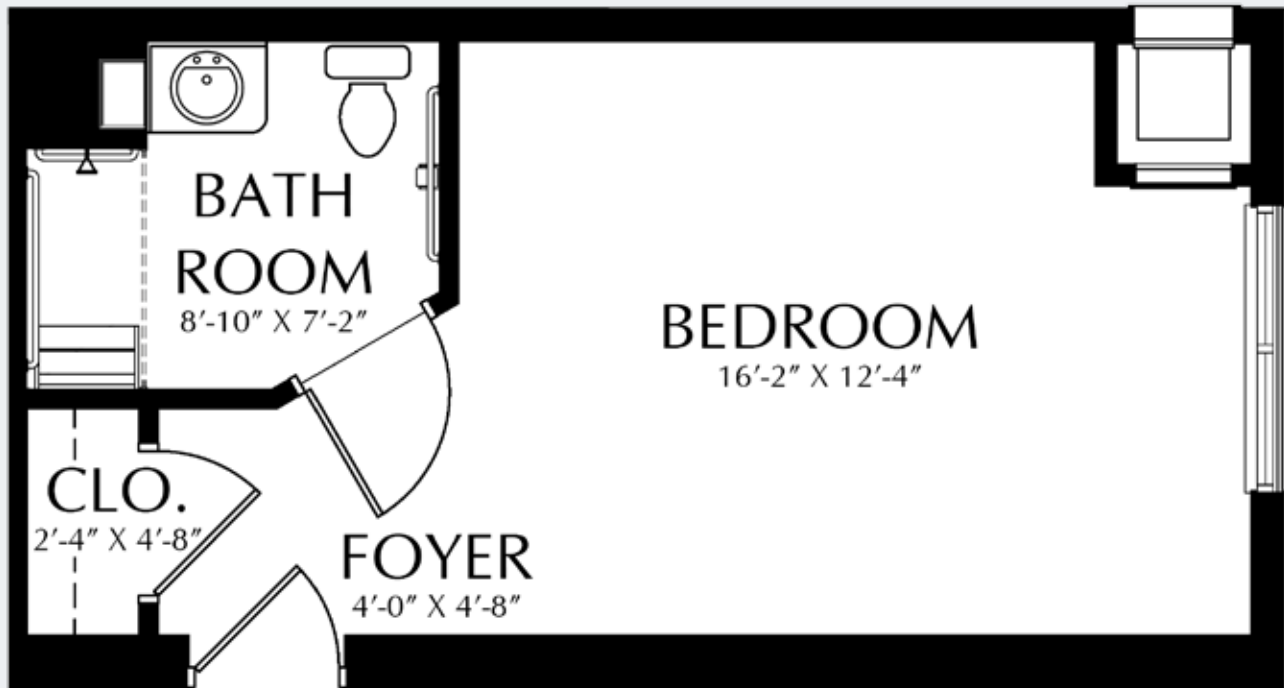

MASONICARE AT
MYSTIC

THE ARGONAUTA
MEMORY CARE

STUDIO P

311 Square Feet

23 Clara Drive 860-543-4529
Mystic, CT 06355 888-502-8859

MASONICARE-MYSTIC.ORG