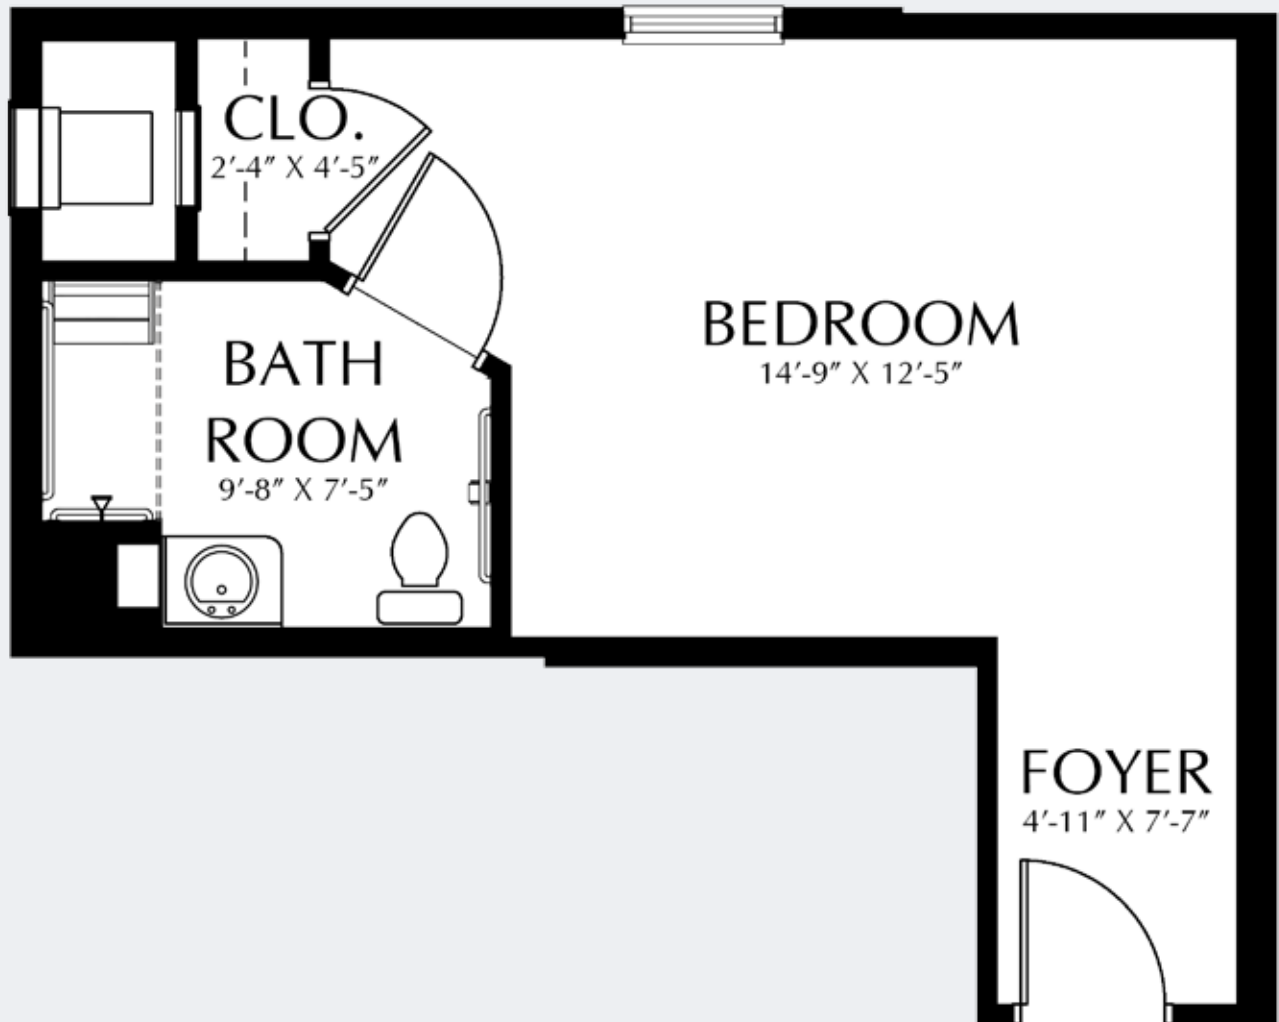

MASONICARE-MYSTIC.ORG

MASONICARE AT
MYSTIC

THE ARGONAUTA
MEMORY CARE

STUDIO J

314 Square Feet

23 Clara Drive 860-543-4529
Mystic, CT 06355 888-502-8859

MASONICARE-MYSTIC.ORG

MASONICARE AT
MYSTIC