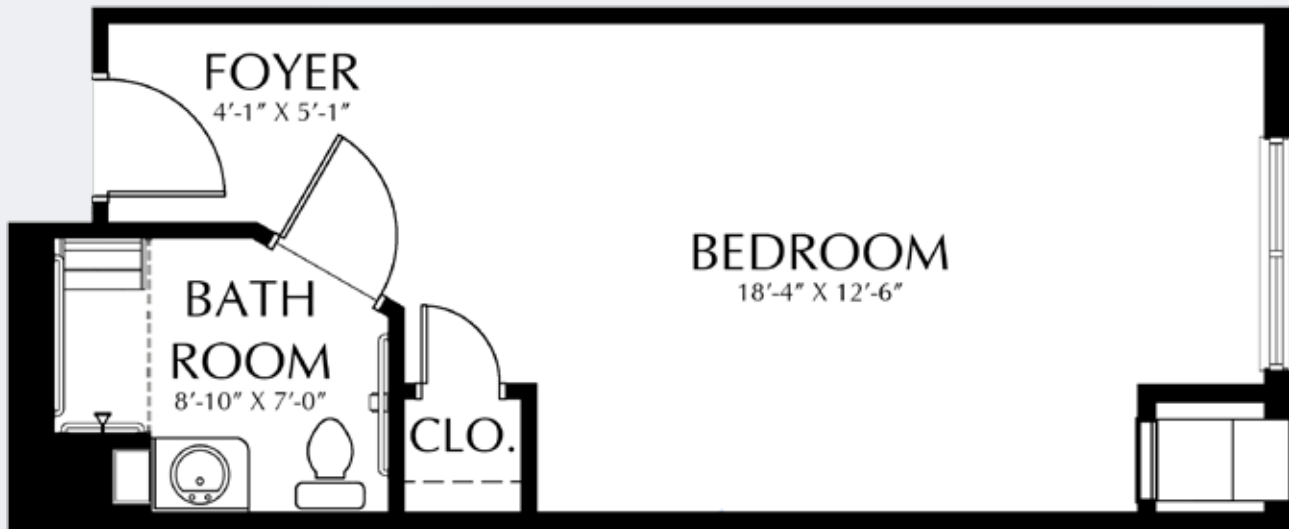

STUDIO F

379 Square Feet

23 Clara Drive 860-543-4529
Mystic, CT 06355 888-502-8859

MASONICARE-MYSTIC.ORG

MASONICARE AT
MYSTIC

THE ARGONAUTA
MEMORY CARE

STUDIO G

351 Square Feet