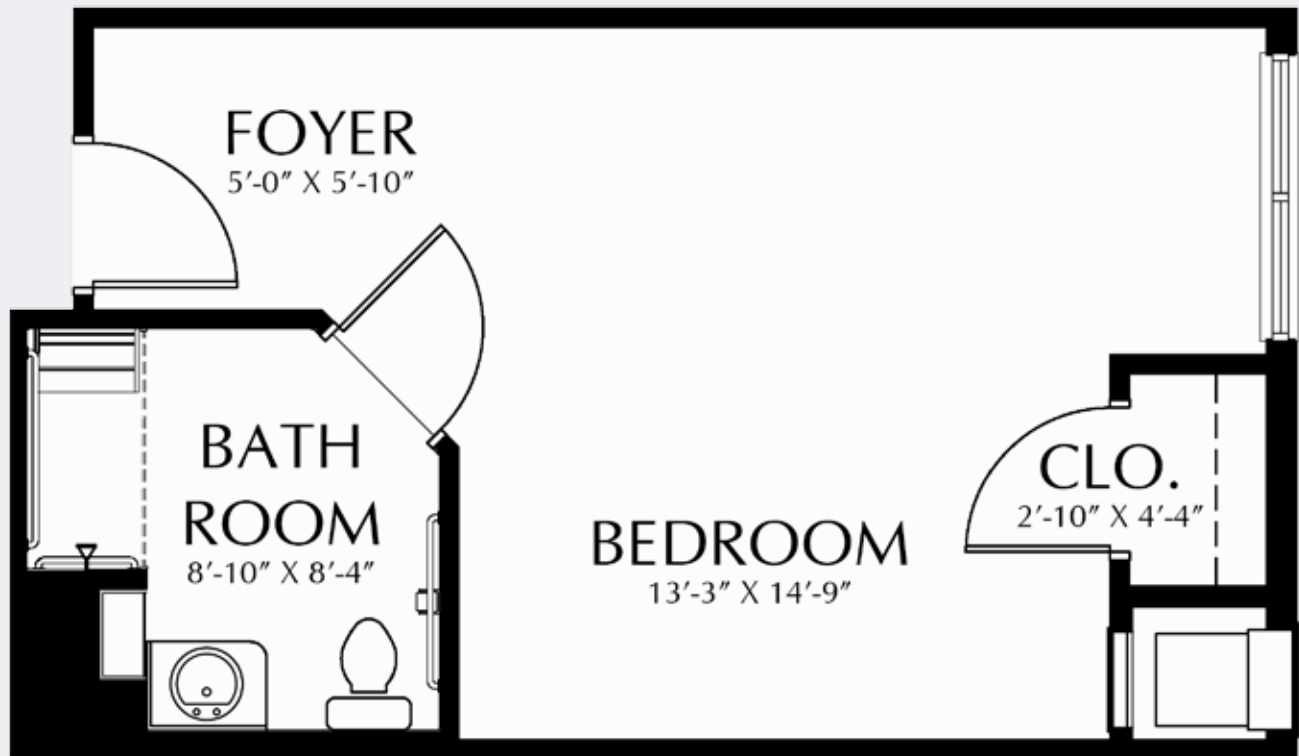

MASONICARE AT
MYSTIC

THE ARGONAUTA
MEMORY CARE

STUDIO B

366 Square Feet

23 Clara Drive   860-543-4529
Mystic, CT 06355   888-502-8859

MASONICARE-MYSTIC.ORG