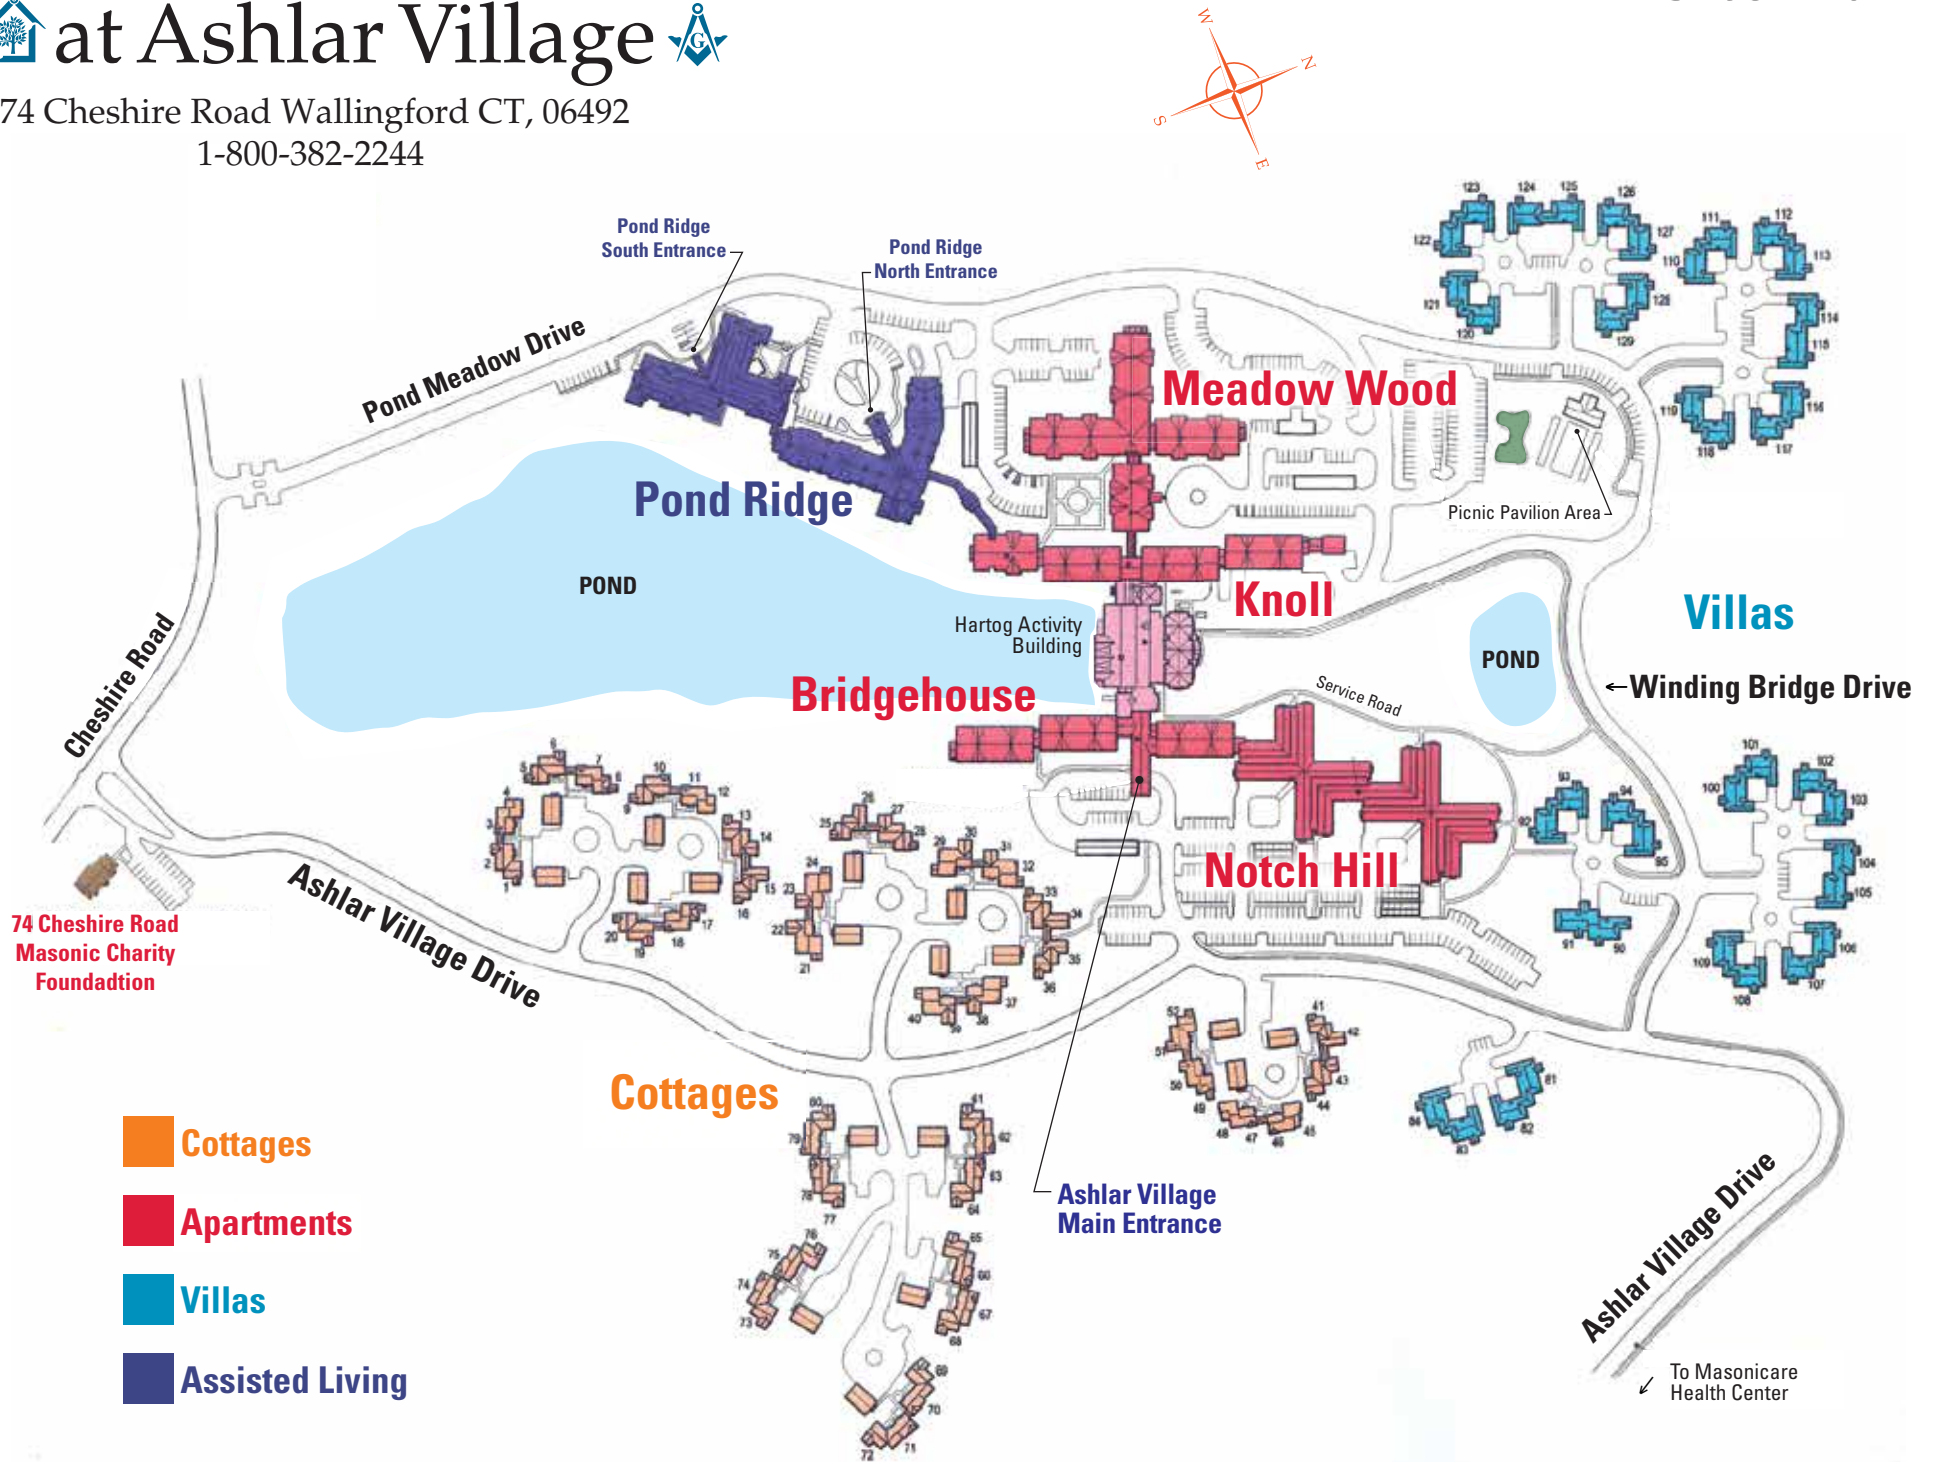

Masonicare at Ashlar Village

#74 Cheshire Road Wallingford CT, 06492
1-800-382-2244

Site Plan