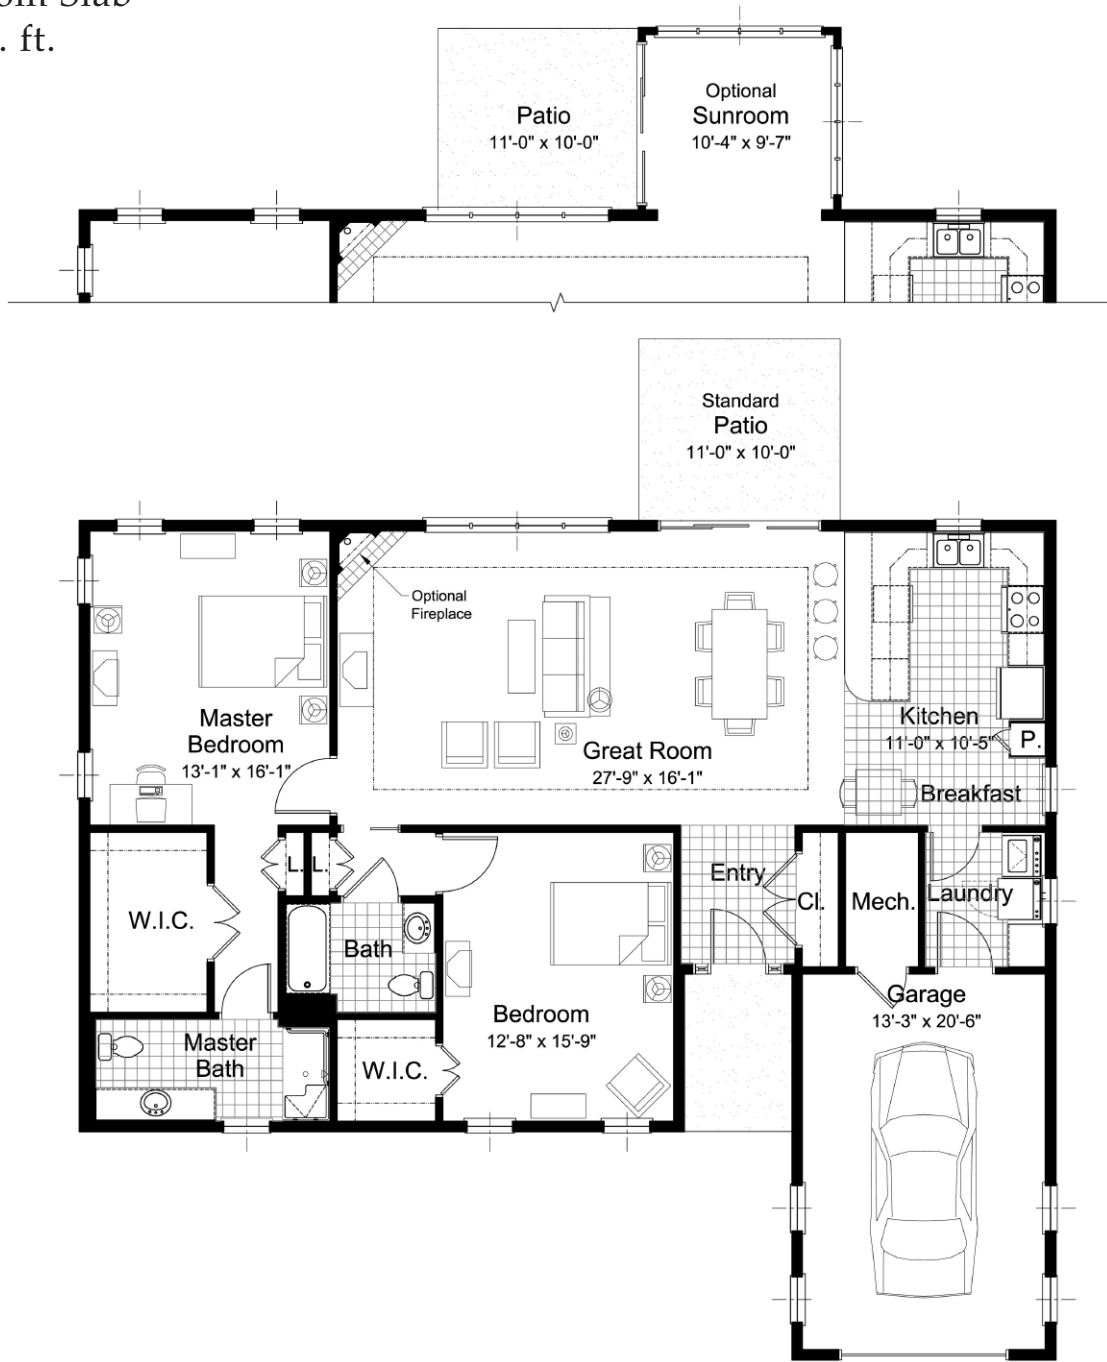

Peach

2 Bedroom Slab

1,600 sq. ft.

Ashlar Village
Cheshire Road
Wallingford, CT 06492

203-679-6425
toll-free 800-382-2244
www.ashlarvillage.org/newhomes

Cherry

2 Bedroom w/Den and Basement

1,758 sq. ft.