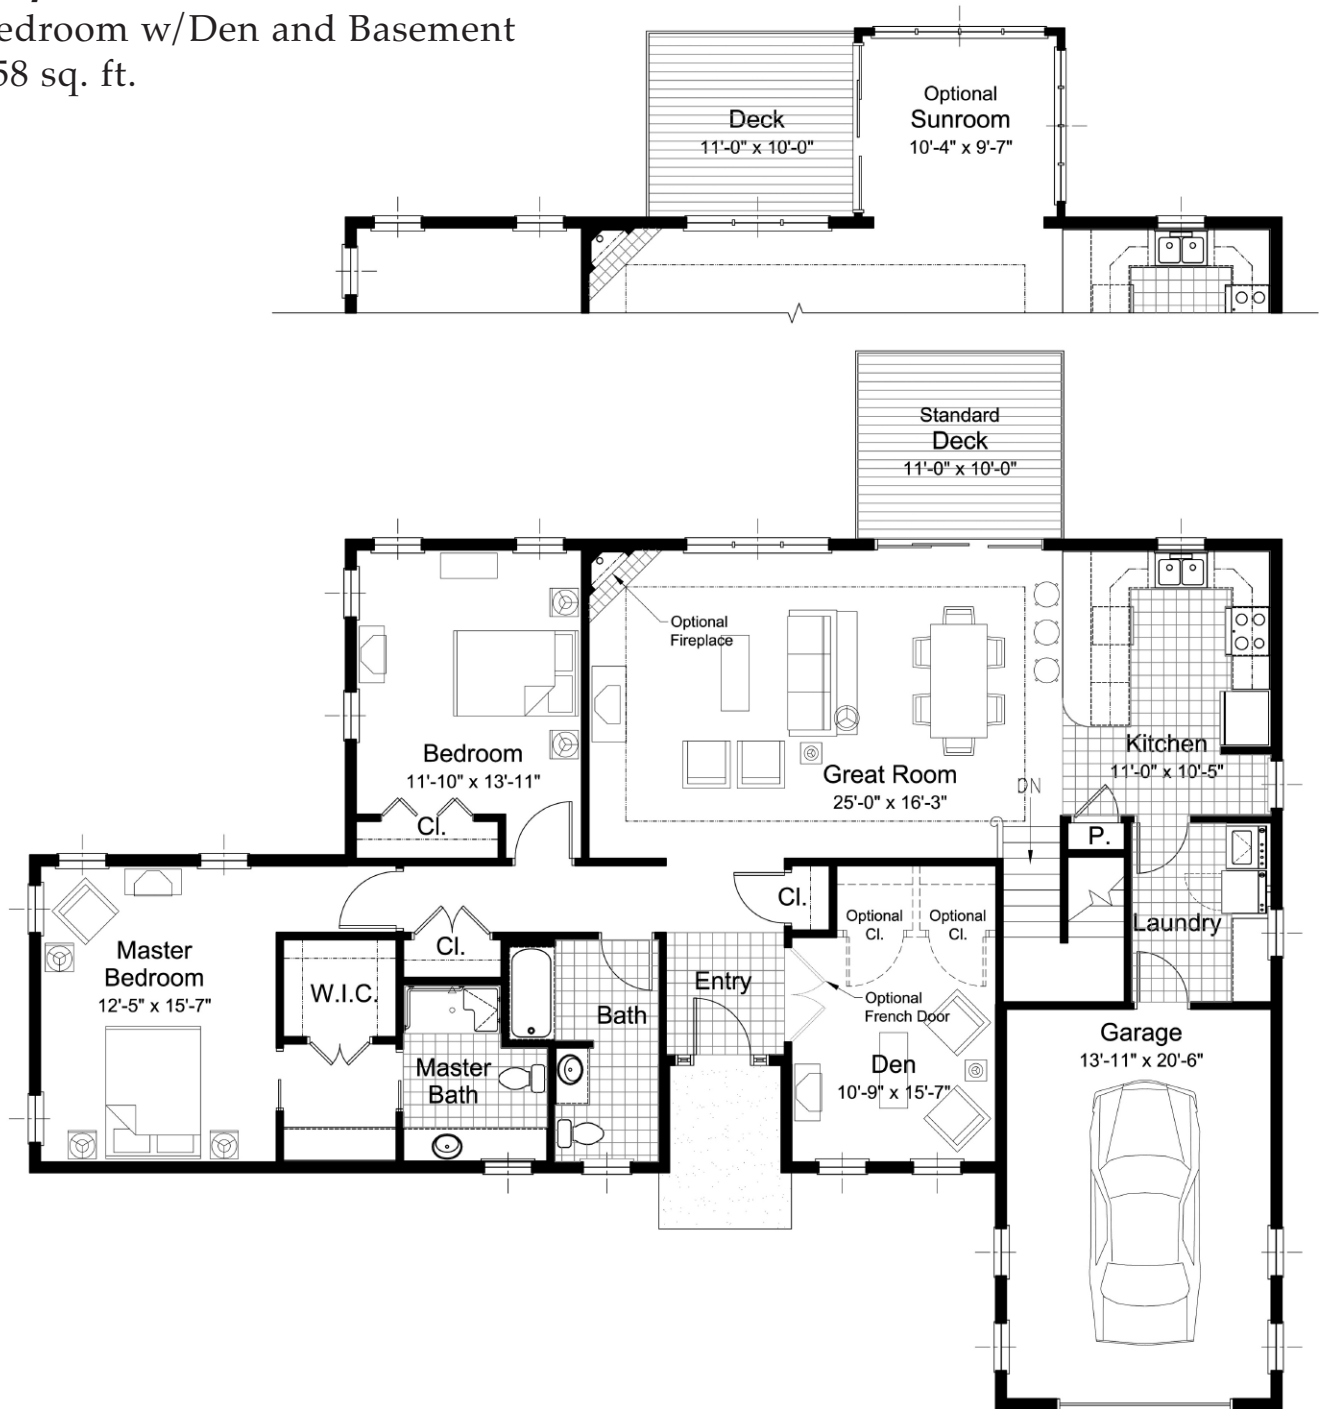

Peach

2 Bedroom Slab

1,600 sq. ft.

Ashlar Village
Cheshire Road
Wallingford, CT 06492

203-679-6425
toll-free 800-382-2244
www.ashlarvillage.org/newhomes

Cherry

2 Bedroom w/Den and Basement

1,758 sq. ft.