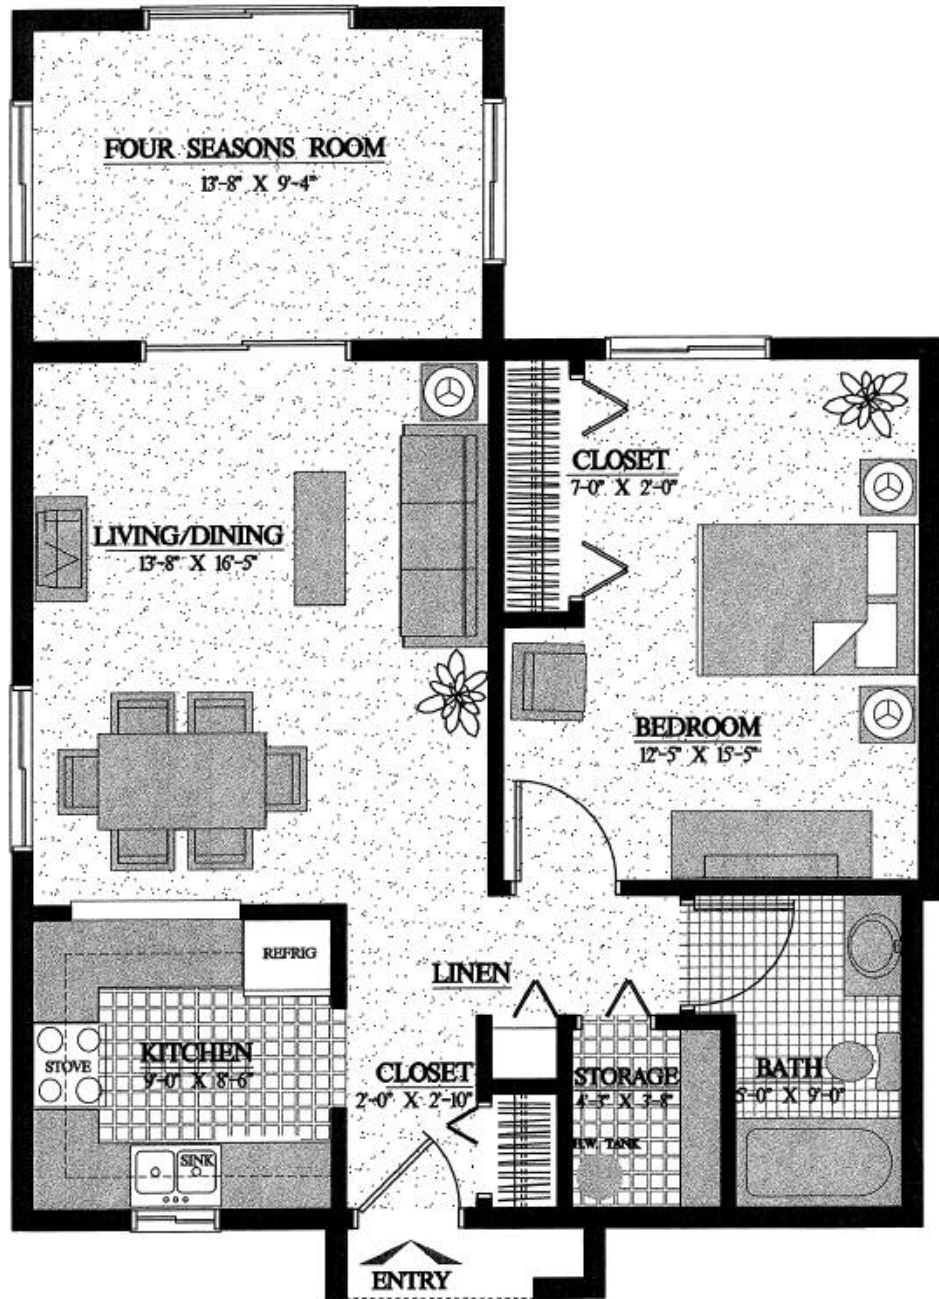

Ashlar Village  
Cottage  
1 Bedroom  
865 square feet

## 2 Bedroom, 2 Bathroom Cottage

1,338 square feet