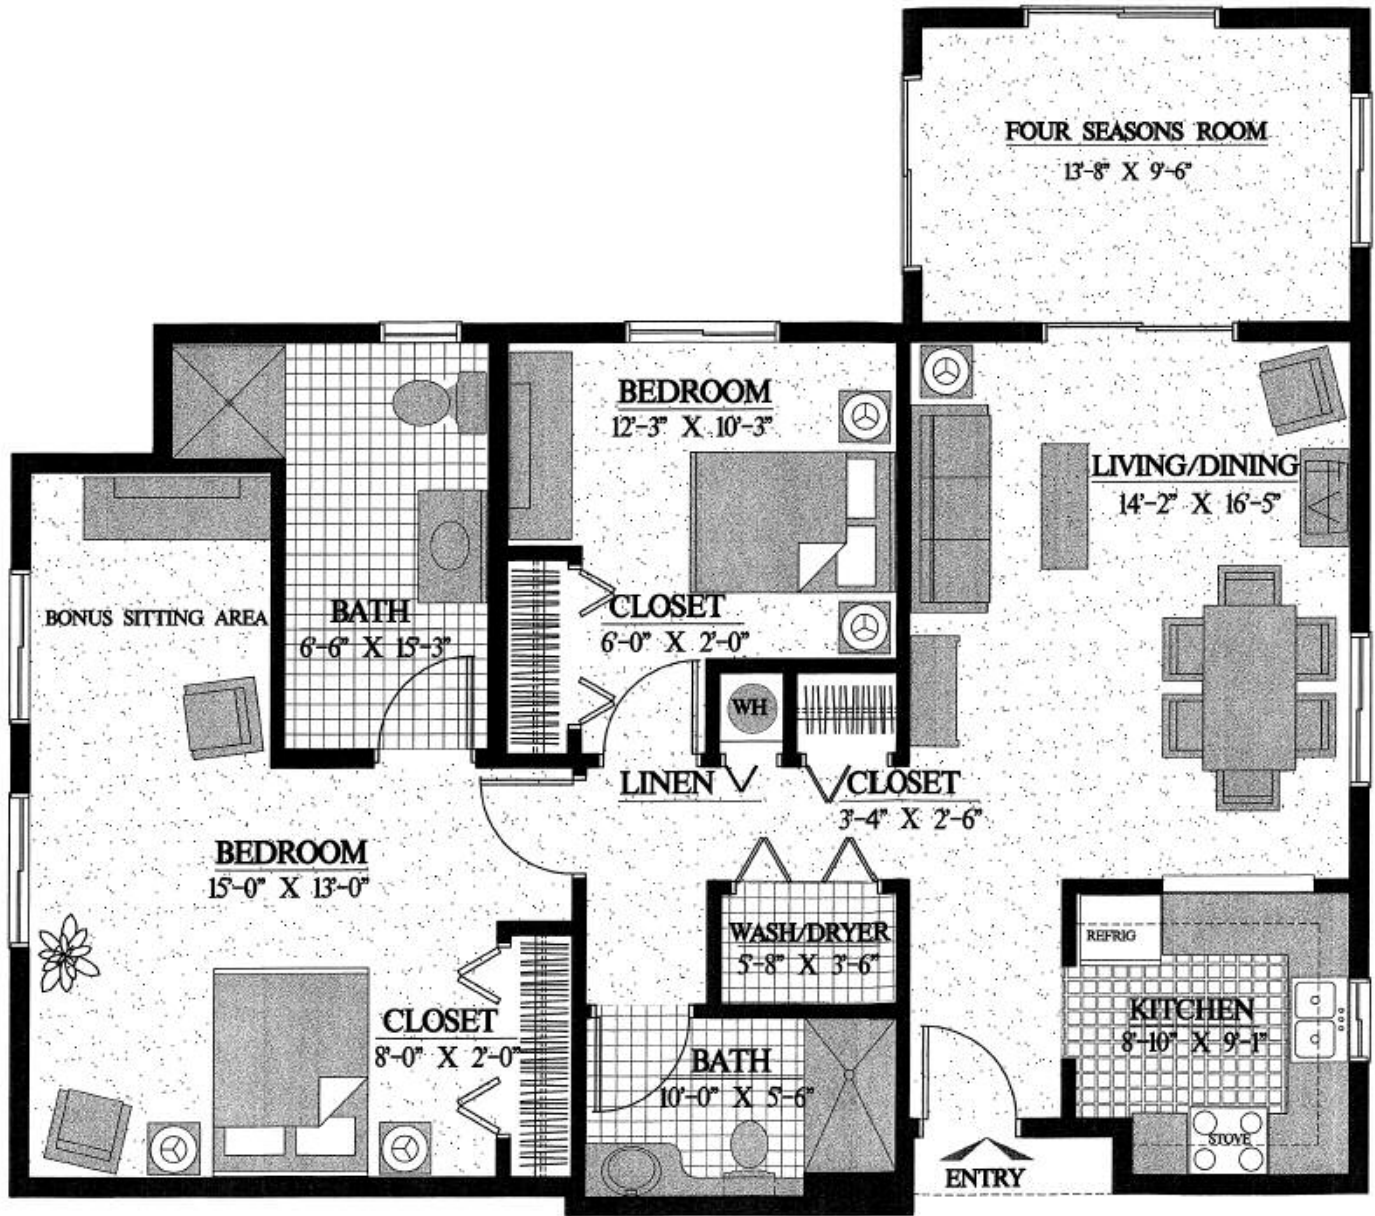

Ashlar Village  
Cottage  
1 Bedroom  
865 square feet

## 2 Bedroom, 2 Bathroom Cottage

1,338 square feet